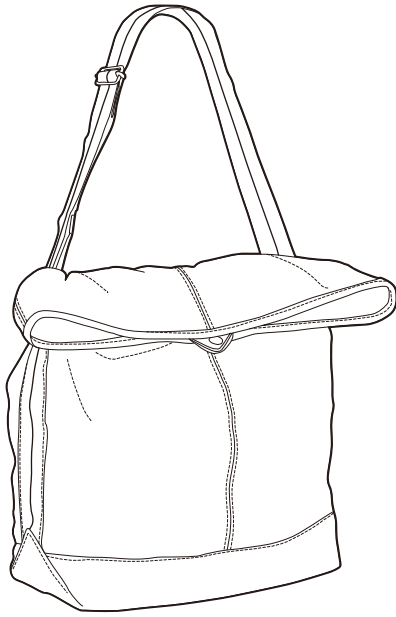

Code 2016-019
Item SLING BAG
Price ¥15,000 (¥16,200)
Weight 660g
Dimension H360mm W360mm D180mm,
Shoulder Strap 550-1000mm
Material #8 Canvas, Twilled Tape (Original Navy Line)
Note Washed
Type [PL] Plain

11月中旬