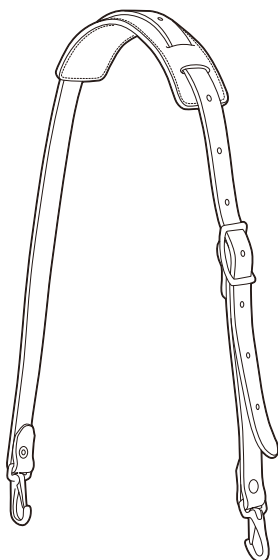

Code 2016-025
Item Leather Strap "ACE"
Price ¥15,000 (¥16,200)
Weight 300 - 360g
Dimension W850 - 1360mm D60mm
Material Cow Leather (Vegetable Tanning),
Brass Hardware, Copper Rivet
Type [BK] Black
[NT] Natural

12月中旬