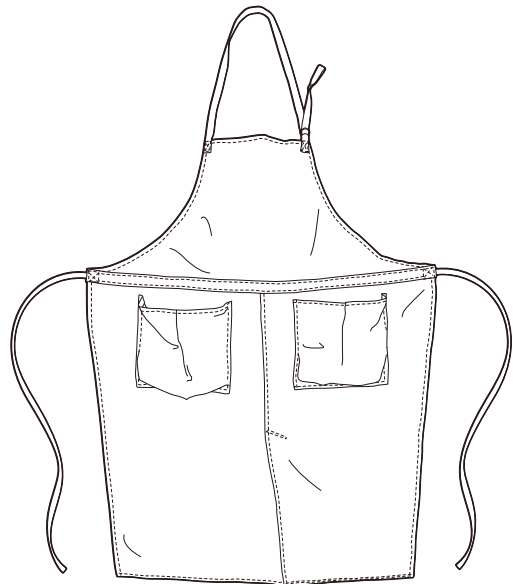

Code 2016-022
Item BIB
Price ¥12,000 (¥12,960)
Weight 330g
Dimension H930mm W740mm, Strap 1020mm
Material Cotton Linen Twill (60%/40%)
Note Washed
Type [PL] Plain

11月下旬