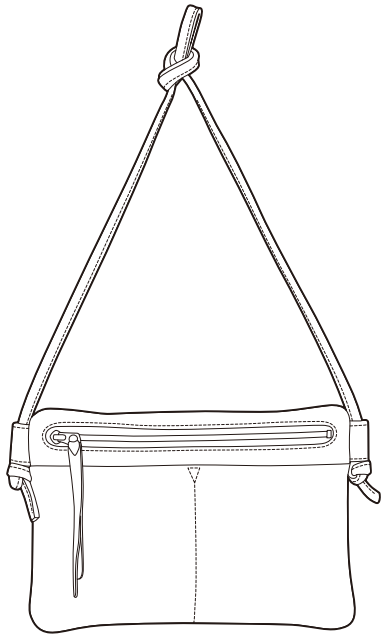

11月中旬

Code 2016-020
 Item SLING BAG (Border)
 Price ¥18,000 (¥19,440)
 Weight 660g
 Dimension H360mm W360mm D180mm,
 Shoulder Strap 550-1000mm
 Material #8 Canvas (Border), Twilled Tape (Original Navy Line)
 Note Washed
 Type [WBN] Wide Border Navy
 [NBN] Narrow Border Navy
 [MWN] Mixweave Navy
 [MWB] Mixweave Beige

12月中旬

Code 2016-021
 Item AID POUCH
 Price ¥7,000 (¥7,560)
 Weight 180g
 Dimension H130mm W220mm D60mm
 Material #8 Canvas, #11 Canvas, Twilled Tape (Original Navy Line),
 Nickel Plated Zipper, Cow Leather (Vegetable Tanning)
 Note Washed
 Type [PL] Plain
 [WBN] Wide Border Navy
 [NBN] Narrow Border Navy
 [MWN] Mixweave Navy
 [MWB] Mixweave Beige

11月中旬

Code 2016-022
 Item BIB
 Price ¥12,000 (¥12,960)
 Weight 330g
 Dimension H930mm W740mm, Strap 1020mm
 Material Cotton Linen Twill (60%/40%)
 Note Washed
 Type [PL] Plain

11月下旬

Code 2016-023
Item LEATHER SACOCHE
Price ¥12,000 (¥12,960)
Weight 260g
Dimension H200mm W285mm D15mm,
Shoulder Strap 1100mm
Material Cow Leather (Vegetable Tanning),
Dead Stock SCOVILL Zipper
Type [BK] Black
[CM] Camel