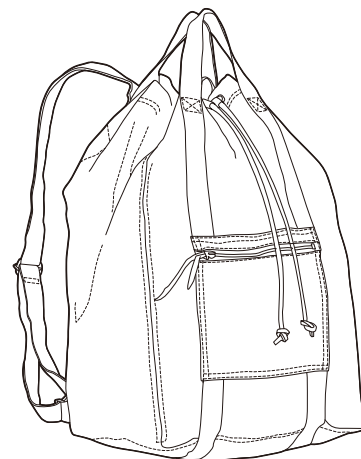

Code 2016-016
Item NAP SACK
Price ¥13,000 (¥14,040)
Weight 500g
Dimension H460mm W280mm D240mm, Handle 245mm
Material #11 Canvas, Nickel Plated Gold Zipper,
Cow Leather (Vegetable Tanning)
Note Washed
Type [PL] Plain

11月下旬