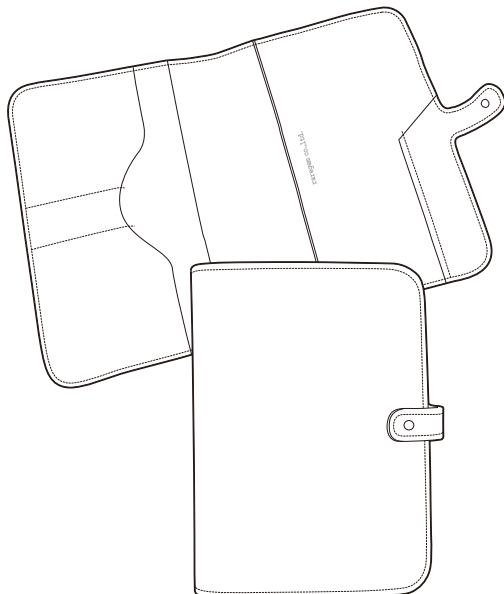

Code 2016-027
Item EDC
Price ¥14,000 (¥15,120)
Weight 90g
Dimension H156mm W113mm D10mm
Material Cow Leather (Vegetable Tanning)
Type [BK] Black
[NT] Natural

12月中旬