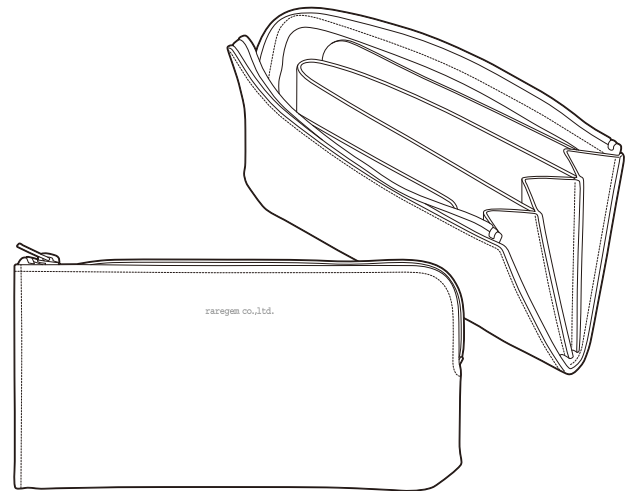

Code 2016-026
Item Leather Wallet "Brilleaux STR"
Price ¥22,000 (¥23,760)
Weight 150g
Dimension H100mm W200mm D25mm
Material Cow Leather (Vegetable Tanning),
TALON Brass Zip
Type [BK] Black
[NT] Natural

11月下旬